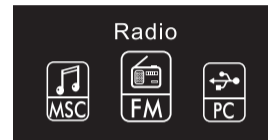

09 Music Playing Interface

10 Music Playing

1. Playback from TF Card or USB Disk:

Insert the TF card or USB disk with Mp3 / WAV / WMV format audio file to the corresponding port.

2. Music Playing Mode:

Turn on the Radio, double click the "M" key to enter the system main menu interface, select music mode, short press the  to confirm and it will start playing automatically. Also you can simply Short Press M button to change mode and come to SD Card / USB Mode and it will start playing music.

3. AUTO RESUME:

The Radio will auto play the music file from where it was turned OFF, except for the first time used.

11 Folder Selection: Select Folder to play Music:

Folder change

1. Long press the M button to find LOCAL FOLDER option.
2. Press the Play / Pause  button to enter the available folder option.
3. Press the previous button  and next track button  choose which folder song you want listen then press the play button to enter file page.
4. Press the previous button  and next track button  choose which song you want listen then press the play button to play music.

12 FM Radio Function

1. Enter FM Radio mode from Main Menu:

Power the Radio On, Double click the "M" key to enter the system main menu, select FM Mode, Short Press  to confirm.

2. Quick enter FM Mode:

Power the Radio On. Short Press "FM" button to enter FM Mode