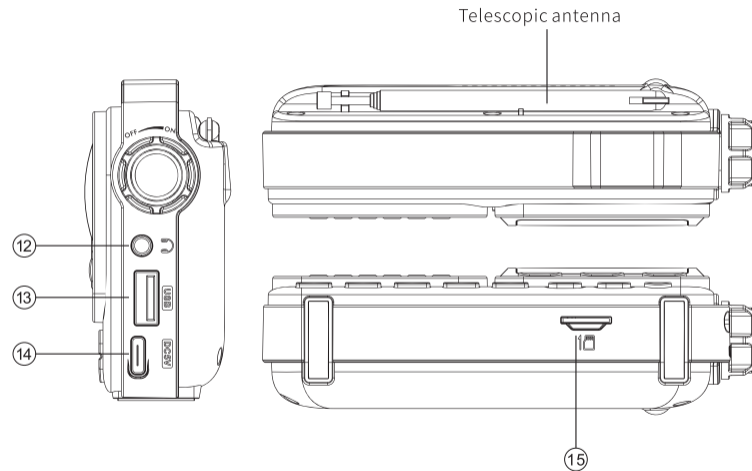

User Manual 1pc

USB Type-c charging / data cable

03 Keys Functions

04 Port Functions

05 Port Functions

①

Power knob switch/ Volume control

Power on/off: Rotate clockwise to the "On" direction, the display will light up to turn ON, and turn counter clockwise to the "OFF" direction to turn Radio Off.