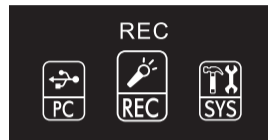

14 Voice Recording Function

NOTE: The Radio has only Voice Recording Feature and no other type of Recording possible.

1. Enter to REC mode from main menu:

Turn On the Radio, double click the " M" Button to enter to Main Menu. Select REC mode, short press to confirm selection.

2. Quick enter to REC mode:

Turn the Radio On, short press button to quick switching to REC mode.

Remark: TF card or USB disk must be inserted when recording.

In Recording:

Short press to pause the REC, short press again to resume.
Short press to pause and save the REC and quit from the REC mode.