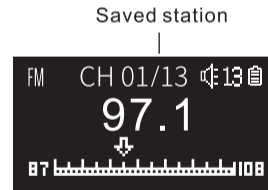

2. Quick enter FM Mode:

Power the Radio On. Short Press "FM" button to enter FM Mode

3. Mute FM: Short Press to Mute FM. Short press again to resume.

4. Auto Searching FM Stations: Long press "M" to enter the sub-menu, can select auto-searching, delete, station selection and so on. Short press or select the saved station to play.

5. Saved FM Channel stations can be directly accessed after the AUTO SEARCH, by pressing number keys 0-9 or if more 9 then by pressing 10, OR 11... and so on.