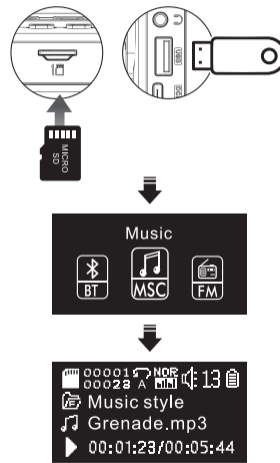

USB PORT: Inserting the USB Disk with Mp3, WMA, WAV Format file.

USB Type-C Charging Cable: Charge radio from this port with DC-5V-1Amp USB Adapter.

TF Card Slot: Insert a TF Card with Mp4, WMA, WAV Format file.

08 Main Menu

Double click the "M" button to enter the main menu interface, Short press the previous and next track button to select the corresponding mode, short press to enter the selected mode.

Long press M button to enter the selected mode function menu, short press M button to cancel and return

09 Music Playing Interface

10 Music Playing

1. Playback from TF Card or USB Disk:

Insert the TF card or USB disk with Mp3 / WAV / WMV format audio file to the corresponding port.

2. Music Playing Mode:

Turn on the Radio, double click the "M" key to enter the system main menu interface, select music mode, short press the  to confirm and it will start playing automatically. Also you can simply Short Press M button to change mode and come to SD Card / USB Mode and it will start playing music.