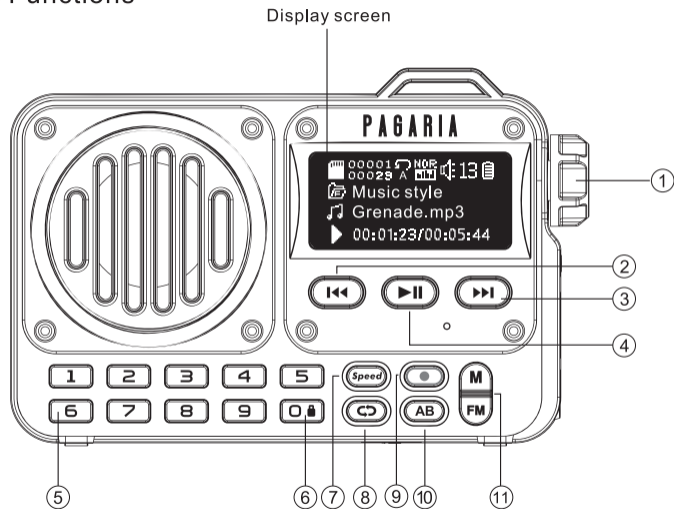

*If consumers use a power adapter for charging, please use a matching power adapter that has obtained C certification and meets the requirements of the standard.

02 Packing List

Pocket Radio 1pc

Holding String 1pc

User Manual 1pc

USB Type-c charging / data cable

03 Keys Functions

04 Port Functions

05 Port Functions

①

Power knob switch/ Volume control

Power on/off: Rotate clockwise to the "On" direction, the display will light up to turn ON, and turn counter clockwise to the "OFF" direction to turn Radio Off.

15 PC Connection / Card Reader / USB soundcard / Charging

PC Connection:

Connect the Data Cable to the computer, turn on the Radio, double click the "M" button to enter the System Main Menu interface. Select the PC Connection