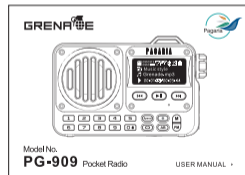

User Manual 1pc

USB Type-c charging / data cable

03 Keys Functions

04 Port Functions

05 Port Functions

①

Power knob switch/ Volume control

Power on/off: Rotate clockwise to the "On" direction, the display will light up to turn ON, and turn counter clockwise to the "OFF" direction to turn Radio Off.