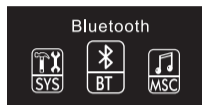

13 Bluetooth Playing

1. Bluetooth Pairing:

Once the RADIO is turned On, Double click "M" button to the Main Menu, Select Bluetooth mode, select "PAGARIA GRENADE" from your smart phone, tablet or other device which have Bluetooth function, the screen will show "connected" once paired successfully.