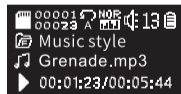

Battery display icon flashes
playing status