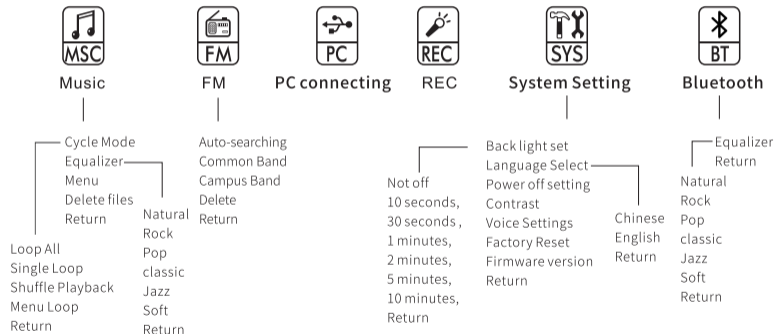

FM RADIO FUNCTION: Short Press FM button to switch to FM Radio Mode. Long press FM Button to allow AUTO SEARCH of all available Stations. This will clear the previous recorded station automatically.

EARPHONE PORT: Connect wired earphone to listen to music on your earphone.

USB PORT: Inserting the USB Disk with Mp3, WMA, WAV Format file.

USB Type-C Charging Cable: Charge radio from this port with DC-5V-1Amp USB Adapter.

TF Card Slot: Insert a TF Card with Mp4, WMA, WAV Format file.

08 Main Menu

Double click the "M" button to enter the main menu interface, Short press the previous and next track button to select the corresponding mode, short press to enter the selected mode.

Long press M button to enter the selected mode function menu, short press M button to cancel and return

09 Music Playing Interface

10 Music Playing

1. Playback from TF Card or USB Disk:

Insert the TF card or USB disk with Mp3 / WAV / WMV format audio file to the corresponding port.

2. Music Playing Mode:

Turn on the Radio, double click the "M" key to enter the system main menu interface, select music mode, short press the  to confirm and it will start playing automatically. Also you can simply Short Press M button to change mode and come to SD Card / USB Mode and it will start playing music.