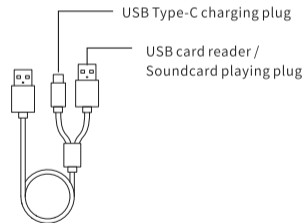

*If consumers use a power adapter for charging, please use a matching power adapter that has obtained C certification and meets the requirements of the standard.

02 Packing List

Pocket Radio 1pc

Holding String 1pc

User Manual 1pc

USB Type-c charging / data cable

03 Keys Functions

04 Port Functions

05 Port Functions

①

Power knob switch/ Volume control

Power on/off: Rotate clockwise to the "On" direction, the display will light up to turn ON, and turn counter clockwise to the "OFF" direction to turn Radio Off.

15 PC Connection / Card Reader / USB soundcard / Charging

PC Connection:

Connect the Data Cable to the computer, turn on the Radio, double click the "M" button to enter the System Main Menu interface. Select the PC Connection

Charging

Charging with a DC~5V 1Amp USB adaptor or charging by connecting to computer with a cable.

Battery display icon flash
In power-off status

Battery display icon flashes
playing status

16 Others Functions