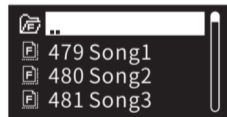

09 Music Playing Interface

10 Music Playing

1. Playback from TF Card or USB Disk:

Insert the TF card or USB disk with Mp3 / WAV / WMV format audio file to the corresponding port.

2. Music Playing Mode:

Turn on the Radio, double click the "M" key to enter the system main menu interface, select music mode, short press the  to confirm and it will start playing automatically. Also you can simply Short Press M button to change mode and come to SD Card / USB Mode and it will start playing music.

3. AUTO RESUME:

The Radio will auto play the music file from where it was turned OFF, except for the first time used.

11 Folder Selection: Select Folder to play Music:

Folder change

1. Long press the M button to find LOCAL FOLDER option.
2. Press the Play / Pause  button to enter the available folder option.
3. Press the previous button  and next track button  choose which folder song you want listen then press the play button to enter file page.
4. Press the previous button  and next track button  choose which song you want listen then press the play button to play music.

12 FM Radio Function

1. Enter FM Radio mode from Main Menu:

Power the Radio On, Double click the "M" key to enter the system main menu, select FM Mode, Short Press  to confirm.

2. Quick enter FM Mode:

Power the Radio On. Short Press "FM" button to enter FM Mode