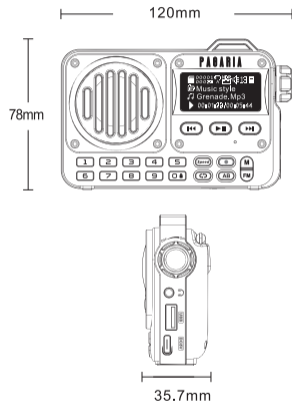

17 Product Parameters

Basic Parameters	
Radio type	Portable
Speaker unit	Full range speaker unit + No source radiator
Frequency Response	160Hz-20KHz
S/N	95dB
Audio input port	Bluetooth, TF card, USB disk
Storage Type	Maximum 32GB storage device
BT Version	V5.0+EDR
Functions	
Hands-free calls	Two-way hands-free calls
File Format	MP3, WMA, WAV
Other functions	AB repeating read, Recording, Cycle setting, Card Reader, USB Soundcard, Speed playing, Earphone output, Digital playing

Product Size: 120 x 78 x 35.7mm
Weight: 195 g (battery included)
Battery type: 18650, 1800mAh

18 FAQ

Questions	Methods
Can not play while powered on / No display on the screen	1. Check if the battery is out of power
	2. Check whether the TF card / USB disk format is correct FAT32 format is compatible
	3. Check whether the TF card / USB disk music format is correct (Mp3, WMA, WAV, FLAC, APE) format are compatible
No sound while playing	1. Check if the volume is adjusted
	2. Check if the Radio is paused or in mute mode
Can not pair via Bluetooth	1. Restart the Radio 2. If password need, enter "0000"
The music playing intermittently	1. The two devices are beyond the effective connection distance
	2. There are obstacles between connecting devices
No station / A lot of noise while in FM mode	1. Please check if the surrounding environment have FM signal
	2. Please check if the surrounding environment is too closed
	3. Please pull out the antenna
No sound in earphone mode	1. Please check if the earphone was plug in correctly
	2. Please check if the earphone jack was damaged
Radio charging time	4-5 Hours with 5V- 1 Amp charger. Do not use fast chargers.
Radio backup	6-8 hours for FM Radio in Full Volume
	10-12 hours in half 50% volume
	4-5 hours for Bluetooth / USB / TF Card Playback in Full Volume
	8-9 hours for Bluetooth / USB / TF Card Playback in half 50% volume