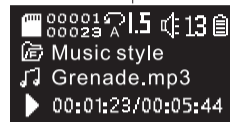

Double speed playback

Double Speed Playback:

While Playing Music: Short press the "SPEED" Button to increase the playback speed by 1.25, 1.5, 2.0 times. You can bring back the normal speed by clicking the SPEED button again.